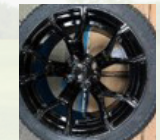

Brima B5

2 SEATER, 4 SEATER, & 6 SEATER

B540 4 SEATER

4 Forward Facing Seats
Bright Blue

B520 4 SEATER

2 Forward & 2 Rear Facing Seats
Red

B542 6 SEATER

4 Forward Facing & 2 Rear Facing Seats
Green

Custom Options

CHOOSE YOUR PAINT BELOW:

	Yellow		Light Blue
	Bright Blue		Turquoise
	Silver		Dark Blue
	Green		Red
	Purple		Graphite
	White		Matte Black

CUSTOM WHEELS & TIRES:

Option 2

Standard Options

AVAILABLE ON ALL MODELS

- LCD Screen with Speakers
- Audio System
- Front Brush Guard
- Front Basket
- Backup Camera
- 2-Point Seatbelt
- Carbon Fiber Dash
- USB Port
- Side Mirror with Turning Light
- Exterior LED Lighting
- Side Steps
- Glovebox With Keys

FINANCING OPTIONS AVAILABLE!

WWW.BRIMAGOLF.COM